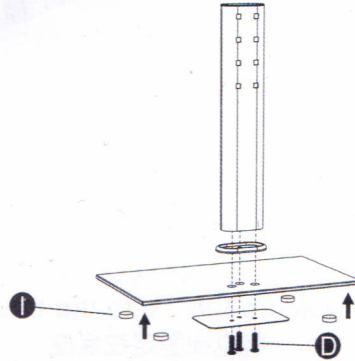

video of installation
安装视频

MODEL:Z500S

- | | | | |
|----------|--|----------|---|
| A |  (M5x15)-4pcs | F |  (ø18xø8)-4pcs |
| B |  (M6x15)-4pcs | G |  (M8)-4pcs |
| C |  (M8x15)-4pcs | H |  (M4x30)-2pcs |
| D |  (M8x30)-3pcs | I |  Gasket-4pcs |
| E |  (M8x50)-4pcs | | |

STEP-1a

Install the gaskets and two columns to the base
将防滑垫片和两个立柱安装到底座上

STEP-1b

Secure the back plate to the column
将背板固定在立柱上

STEP-2

Install the hook on the TV
将挂钩安装在电视上

STEP-3

Secure the TV to the base
将电视固定在底座