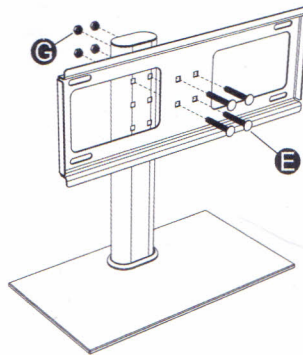

video of installation
安装视频

MODEL:Z500S

- | | | | |
|----------|--|----------|---|
| A |  (M5x15)-4pcs | F |  (ø18xø8)-4pcs |
| B |  (M6x15)-4pcs | G |  (M8)-4pcs |
| C |  (M8x15)-4pcs | H |  (M4x30)-2pcs |
| D |  (M8x30)-3pcs | I |  Gasket-4pcs |
| E |  (M8x50)-4pcs | | |

STEP-1a

Install the gaskets and two columns to the base
将防滑垫片和两个立柱安装到底座上

STEP-1b

Secure the back plate to the column
将背板固定在立柱上

STEP-2

Install the hook on the TV
将挂钩安装在电视上

STEP-3

Secure the TV to the base
将电视固定在底座