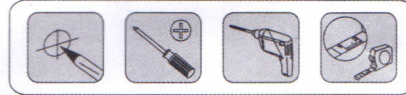

video of installation
安装视频

MODEL:Z500S

- | | | | |
|----------|--|----------|---|
| A |  (M5x15)-4pcs | F |  (ø18xø8)-4pcs |
| B |  (M6x15)-4pcs | G |  (M8)-4pcs |
| C |  (M8x15)-4pcs | H |  (M4x30)-2pcs |
| D |  (M8x30)-3pcs | I |  Gasket-4pcs |
| E |  (M8x50)-4pcs | | |

STEP-1a

Install the gaskets and two columns to the base
将防滑垫片和两个立柱安装到底座上

STEP-1b

Secure the back plate to the column
将背板固定在立柱上

STEP-2

Install the hook on the TV
将挂钩安装在电视上

STEP-3

Secure the TV to the base
将电视固定在底座