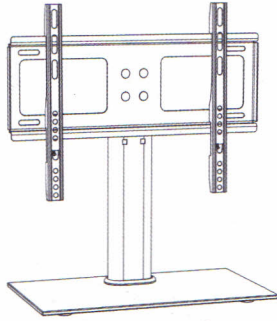

video of installation
安装视频

MODEL:Z500S

- | | | | |
|----------|--|----------|---|
| A |  (M5x15)-4pcs | F |  (ø18xø8)-4pcs |
| B |  (M6x15)-4pcs | G |  (M8)-4pcs |
| C |  (M8x15)-4pcs | H |  (M4x30)-2pcs |
| D |  (M8x30)-3pcs | I |  Gasket-4pcs |
| E |  (M8x50)-4pcs | | |

STEP-1a

Install the gaskets and two columns to the base
将防滑垫片和两个立柱安装到底座上

STEP-1b

Secure the back plate to the column
将背板固定在立柱上

STEP-2

Install the hook on the TV
将挂钩安装在电视上

STEP-3

Secure the TV to the base
将电视固定在底座