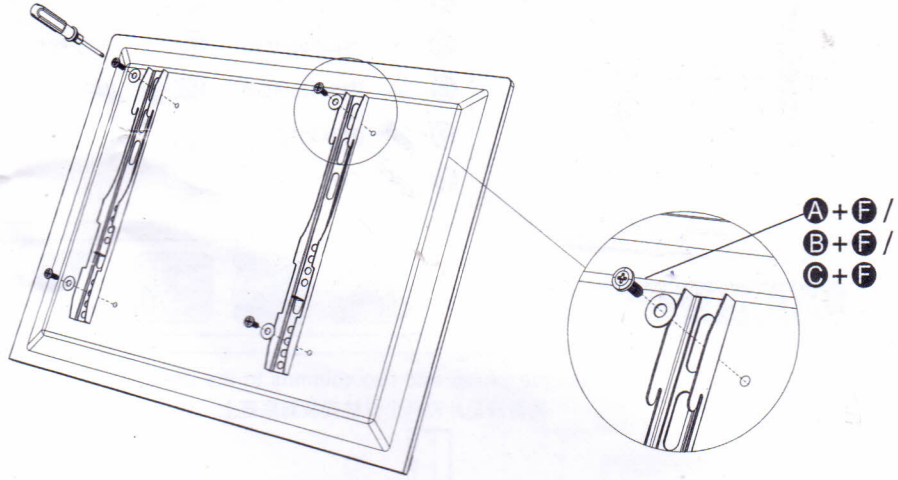

video of installation
安装视频

MODEL:Z500S

- | | | | |
|----------|--|----------|---|
| A |  (M5x15)-4pcs | F |  (ø18xø8)-4pcs |
| B |  (M6x15)-4pcs | G |  (M8)-4pcs |
| C |  (M8x15)-4pcs | H |  (M4x30)-2pcs |
| D |  (M8x30)-3pcs | I |  Gasket-4pcs |
| E |  (M8x50)-4pcs | | |

STEP-1a

Install the gaskets and two columns to the base
将防滑垫片和两个立柱安装到底座上

STEP-1b

Secure the back plate to the column
将背板固定在立柱上

STEP-2

Install the hook on the TV
将挂钩安装在电视上

STEP-3

Secure the TV to the base
将电视固定在底座