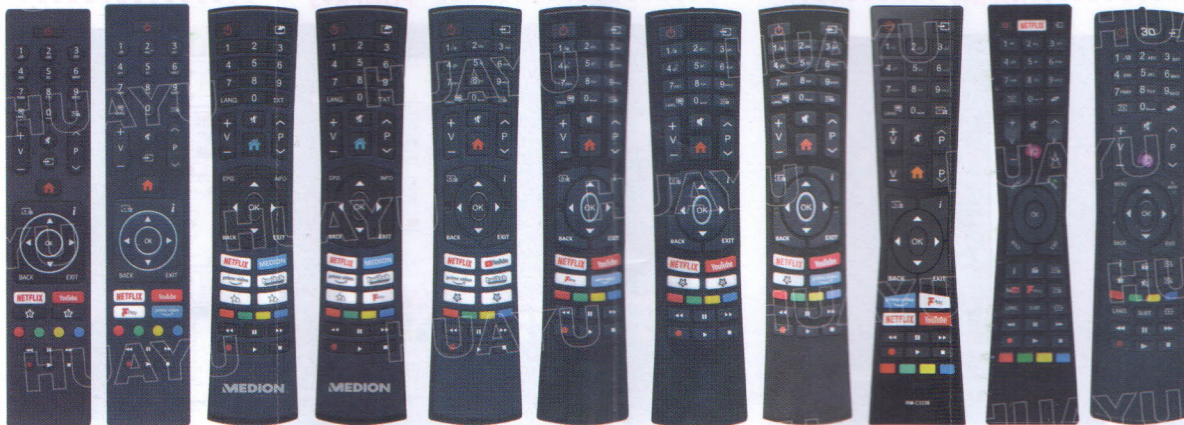

POWER+0

T1632B VESTEL RC1828 RC4593 VESTEL VESTEL VESTEL T1638 VESTEL T1380 T1385