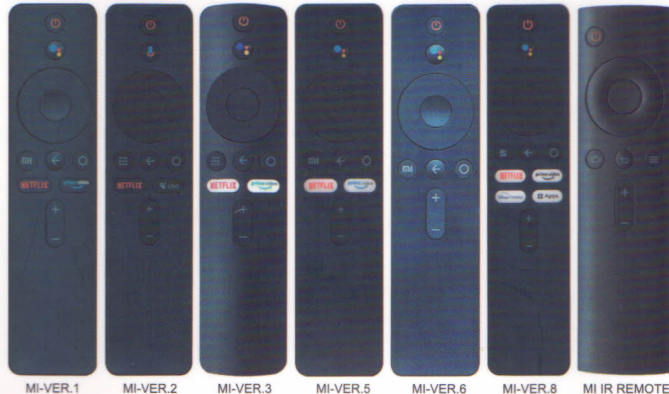

BT-MI02

On/off button

Voice recognition

Select button

Navigation button
(up/down/left/right)

Back

Pair the remote
control with the TV

Launches the app
indicated by the button

Volume control

Not included
Nicht enthalten

AAA/LR6

AAA/LR6

Non fournis
No incluidas

H008214 MADE IN CHINA

• BT-MI02 can replace the follow models

MI-VER.1

MI-VER.2

MI-VER.3

MI-VER.5

MI-VER.6

MI-VER.8

MI IR REMOTE